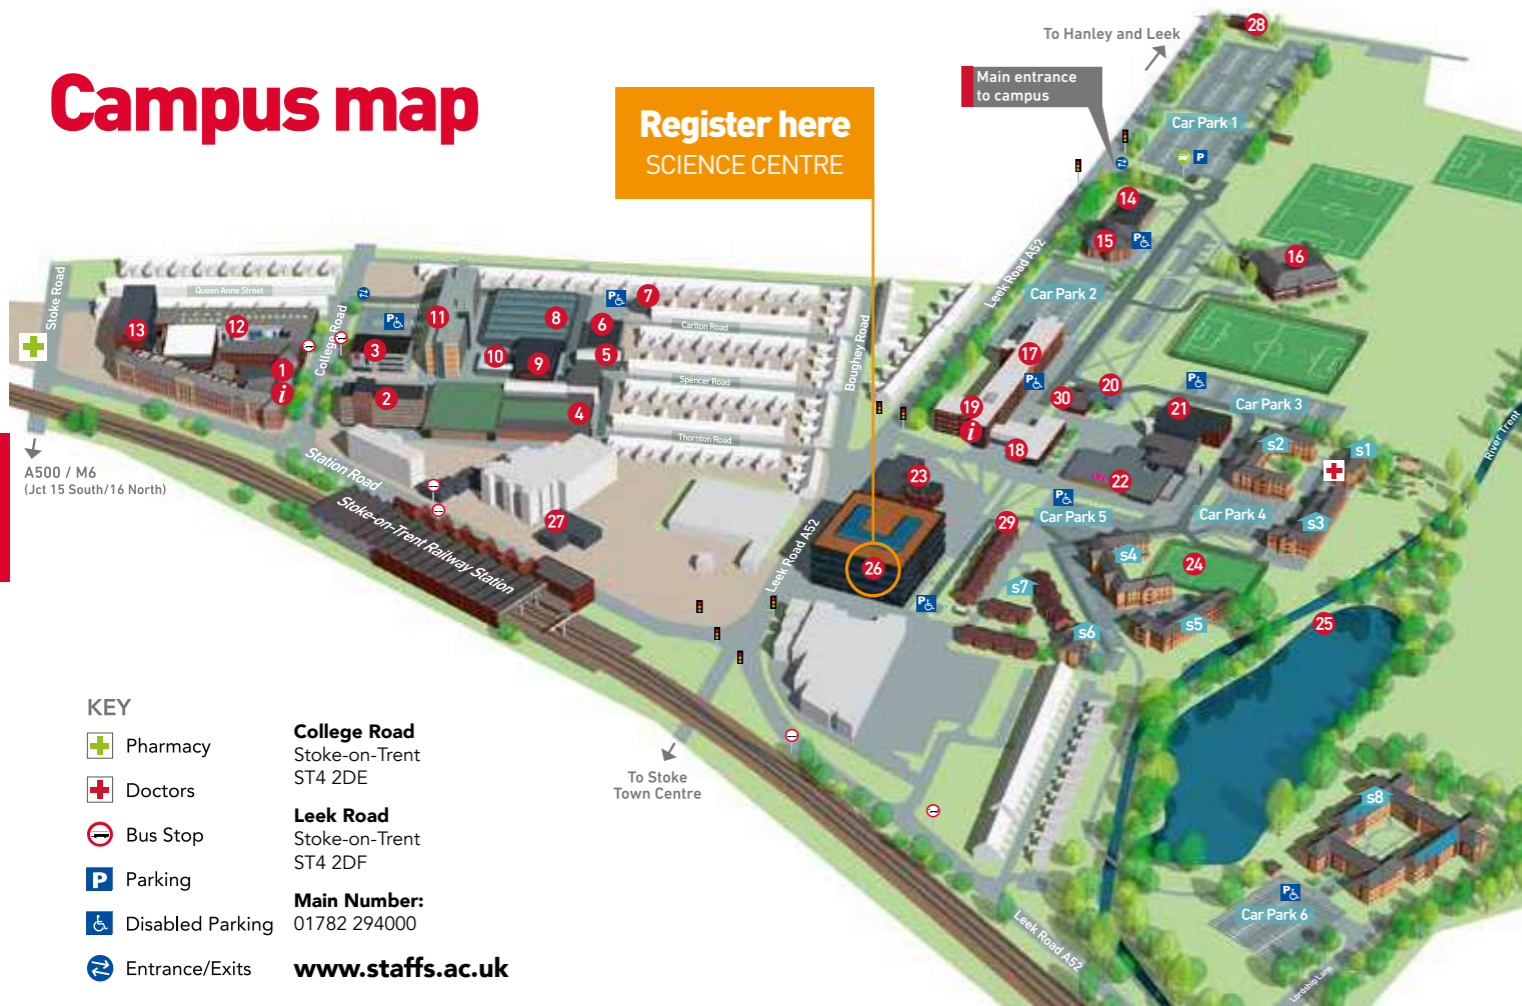

Campus map

Register here
SCIENCE CENTRE

KEY

- Pharmacy
- Doctors
- Bus Stop
- Parking
- Disabled Parking
- Entrance/Exits

College Road
Stoke-on-Trent
ST4 2DE

Leek Road
Stoke-on-Trent
ST4 2DF

Main Number:
01782 294000

www.staffs.ac.uk

Map key

College Road

1. 1 Cadman Building: Thompson Library, Careers Network / Unitemps, Café Cadman, International Student Support, Student Enabling Centre /Counselling Service, Campus Control Centre

i Information Point

1. 2 Flaxman Building / Film Theatre
2. 3 Beacon Building / Pavilion Café
3. 4 Henrion Building
4. 5 Studio One Drama Studio
5. 6 Performance Centre
6. 7 Campus Hub
7. 8 Dwight Building / Automotive
8. 9 Ember Lounge (Ground floor) / Students' Union Reception, Offices and Advice Centre (First floor)
9. 10 Students' Union Shop / Squeeze Box
10. 11 Mellor Building
11. 12 Cadman Studios / Cadman Lecture Theatres
12. 13 Blackstone Building (Access through Cadman Building)

Sainsbury's (1 mile)
London Road
Stoke-on-Trent ST4 7QD

Lidl (1 mile)
London Road
Stoke-on-Trent ST4 7SG

Iceland (1 mile)
London Road
Stoke-on-Trent ST4 7SG

Poundstretcher (1 mile)
Hide Street
Stoke-on-Trent ST4 1NF

Aldi (1.5 miles)
Victoria Road
Fenton ST4 2HX

Asda (1.5 miles)
Victoria Road
Fenton ST4 2HE

Please note that distances are approximate.

Leek Road

1. 14 Business School / Business Lounge café
2. 15 Ashley Lecture Theatres
3. 16 Law School
4. 17 Brindley Building
5. 18 Brindley Food Court / Brindley Outpost
6. 19 Brindley Building Entrance
7. i Information Point
8. 20 Launderette
9. 21 Sir Stanley Matthews Sports Centre
10. 22 LRV (Leek Road Venue) / The Verve / Students' Union Shop
11. 23 Trent Building
12. 24 All Weather Sports Pitches
13. 25 Staffordshire University Nature Reserve
14. 26 Science Centre / Campus Life Helpdesk
15. 27 Childcare Service (Nursery)
16. 28 Crime Scene House
17. 29 Health and Social Care - Community House
18. 30 University House

College Road/Stoke Station
Hanley: 9 / 23 / 23A / 25
Newcastle: 25

Leek Road (by Sixth Form College)
Hanley: 9 / 23 / 23A / 25
Newcastle: 25

Stoke-on-Trent Station
Hanley: 9 / 23 / 23A / 25
Newcastle: 25

www.plusbus.info | www.stokebus.info

Student Accommodation

- s1 COALPORT (ST4 2YJ)
  - Multi-faith Chaplaincy
  - On-Campus Police Officer
  - ResLife Help Desk
  - Post Room
  - Student Health Service
  - Community Garden
- s2 Wedgwood (ST4 2YJ)
- s3 Spode (ST4 2YJ)
- s4 Royal Doulton (ST4 2YJ)
- s5 Aynsley (ST4 2YJ)
- s6 Minton (ST4 2YJ)
- s7 Leek Road Houses (ST4 2XQ)
- s8 Clarice Cliff Court (ST4 2TQ)

On-campus room abbreviations

Each room number has a letter in front. This indicates in which building the room is located. Eg. S200 is on the second floor of the Mellor Building. BG021 is on the ground floor of the Brindley Building.

Cadman/Blackstone/G Block	A, B, C, D, E, F, G
Flaxman	L
Mellor	S
Dwight	K
Henrion	H
Brindley	BG or B
Science Centre	R
Ashley and Business School	LT
Law School	LW
Performance Centre	P
Beacon	T